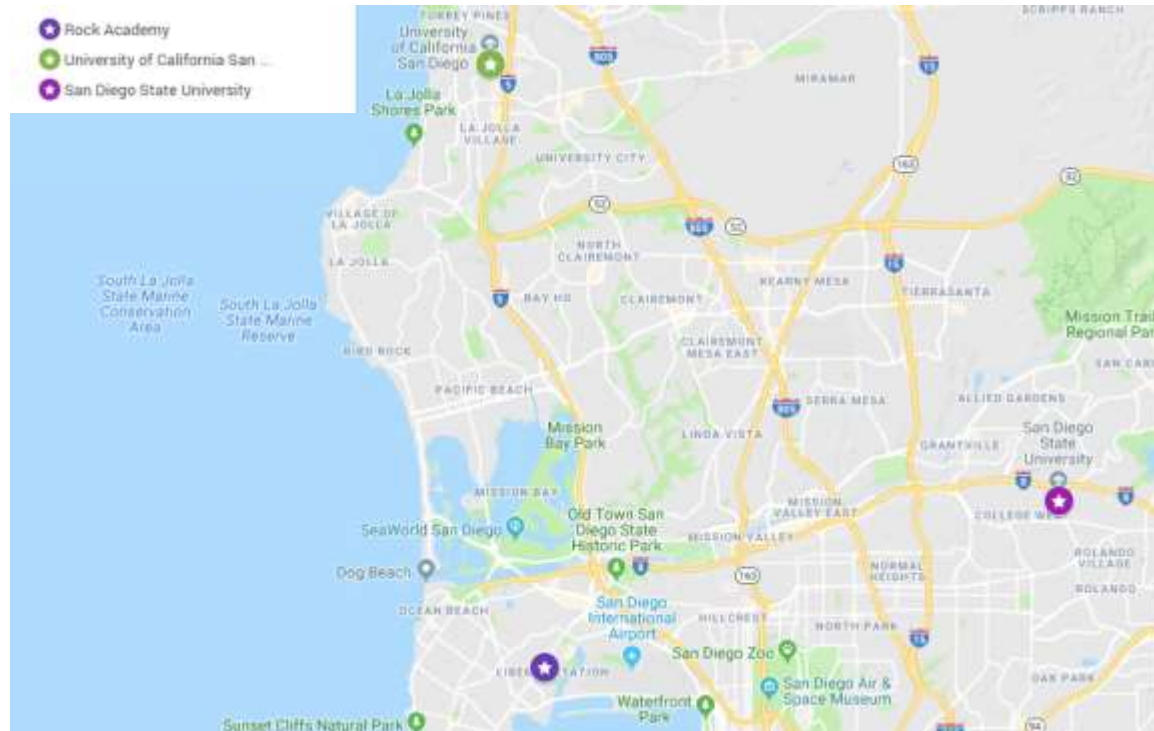

# City of San Diego

San Diego is a city located on the Pacific coast of southern California, it is the second-largest city in California. According to U.S. News Travel, San Diego is regarded as a safe city, especially compared to other big cities. Its famous beaches and warm climate also made San Diego one of the top destinations for vacation. Besides the perfect geographic environment, San Diego is also home to many renown universities such as University of California, San Diego, San Diego University, and San Diego State University, and tech companies.

# School Location

The Rock Academy is located in Point Loma, San Diego. Point Loma is a seaside community that houses two major military bases, a university, and residential and commercial areas.

## Nearby Airports

San Diego International Airport (Code: SAN)  
Los Angeles International Airport (Code: LAX)

# Campus and Facilities

The Rock Academy is located in the Liberty Station, which is one of the most diverse areas in San Diego that contains arts, commercial, education, and outdoor space. The school has a library and a playground for PE and sports. It also has a modern theater which can host up to 3,000 people. It is the perfect venue for students to develop art and other extracurricular interests.